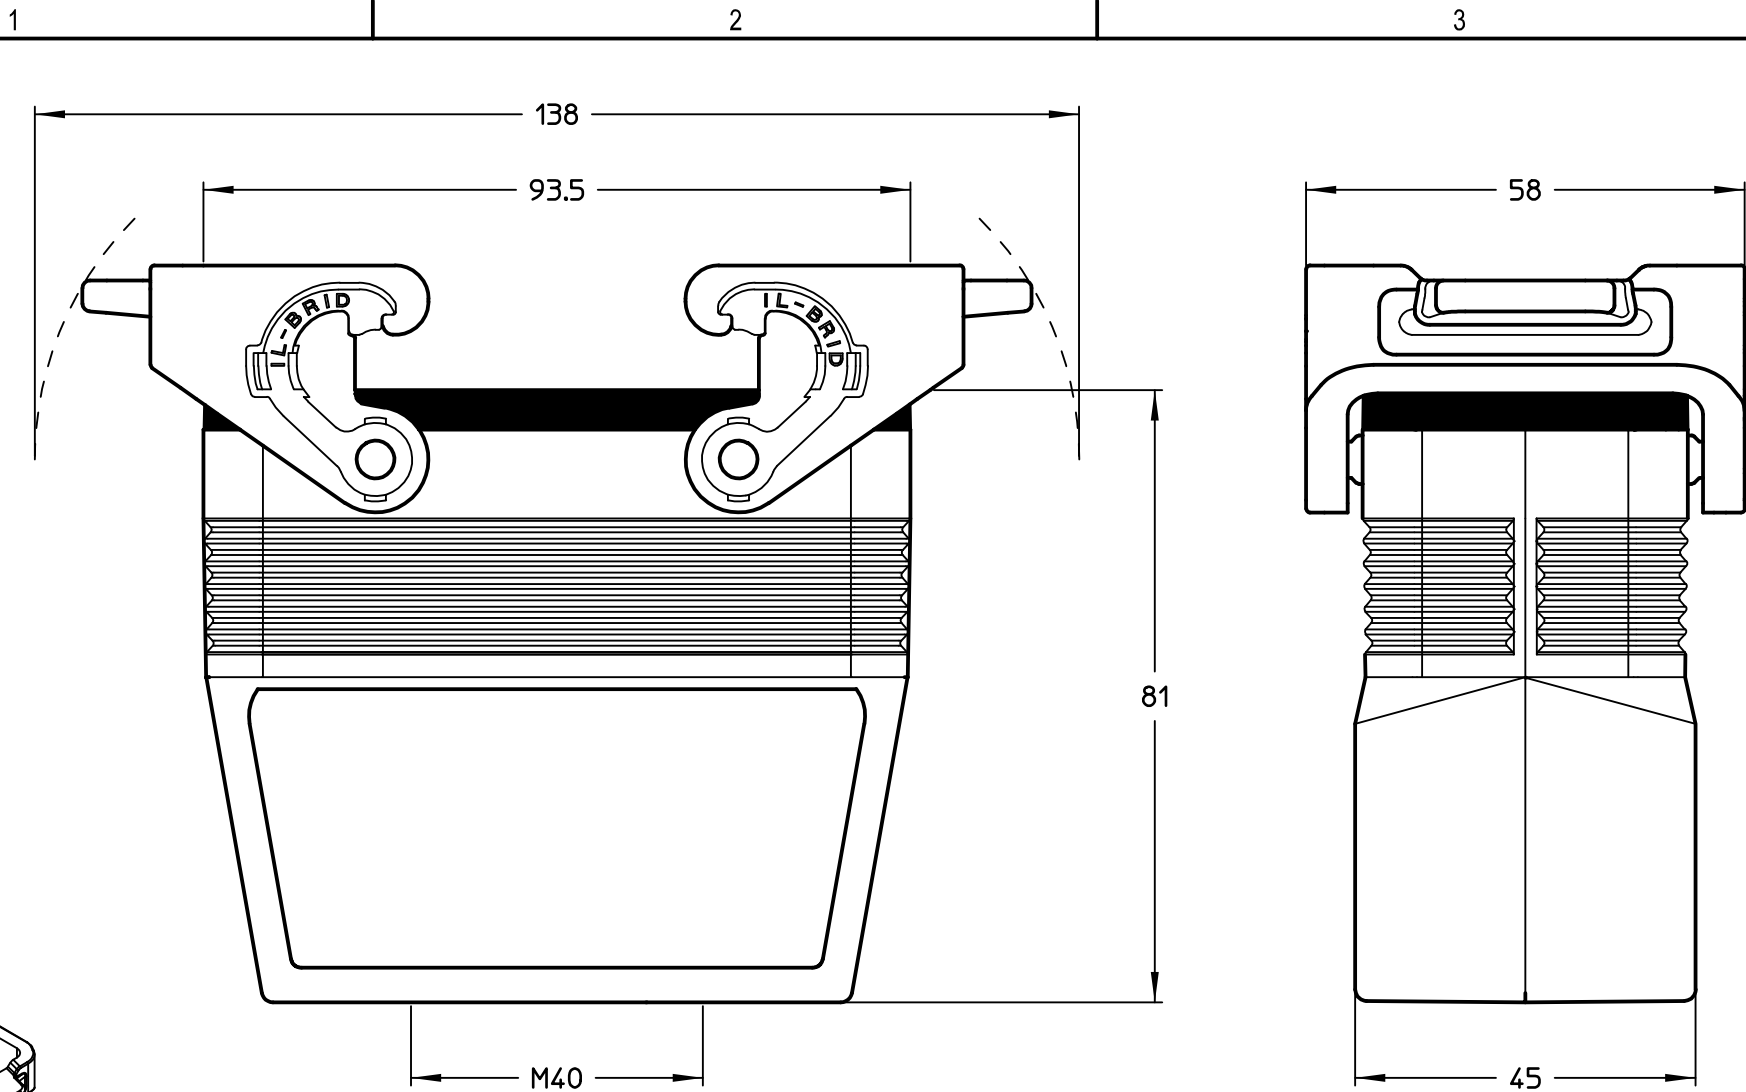

Diritti riservati All rights reserved

Dimensions  
in mm

Simplified representation with dimensions without tolerance

Original Size A4

Date 21/02/22

Sign. G. Renna

MLFV 16 G40

Hood, size "77.27", M40 top entry, with 2 IL-BRID levers

Scale

1:1