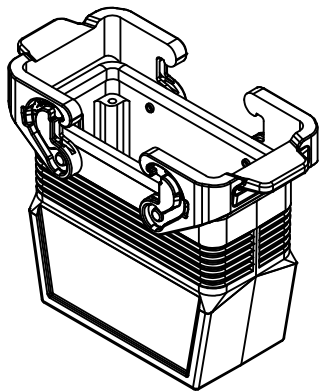

Diritti riservati All rights reserved

Dimensions  
in mm

Simplified representation with dimensions without tolerance

Original Size A4

Date 21/02/22

Sign. G. Renna

MLFV 16 G40

Hood, size "77.27", M40 top entry, with 2 IL-BRID levers

Scale

1:1